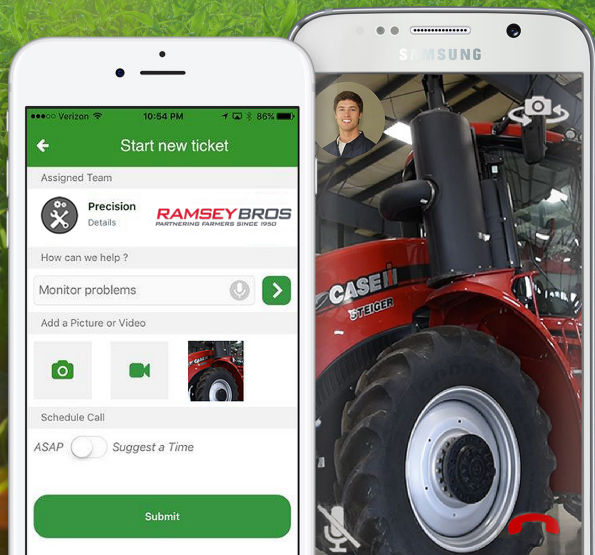

INTEGRATED TECHNOLOGIES

AGRIBRIDGE

AGRISYNC

DATA
MANAGEMENT

FLOW CONTROL
SOLUTIONS

GUIDANCE
SOLUTIONS

TECHNOLOGY

PARTNERING FARMERS IN PRECISION SOLUTIONS

Connect with us!

- ✓ Free for farmers
- ✓ Easily connect with our Experts
- ✓ We can see what you see

CONNECT AND OUR TRUSTED TEAM CAN SEE AND SOLVE YOUR ISSUE.

It's as easy as...

1

Download the 'AgriSync' app for FREE on your device

Available at the App Store or Google Play

2

Sign up for your FREE account

Join using your mobile phone number.

3

Select Ramsey Bros Integrated Technology (RBIT)

team icon and submit a new ticket. We'll then contact you.