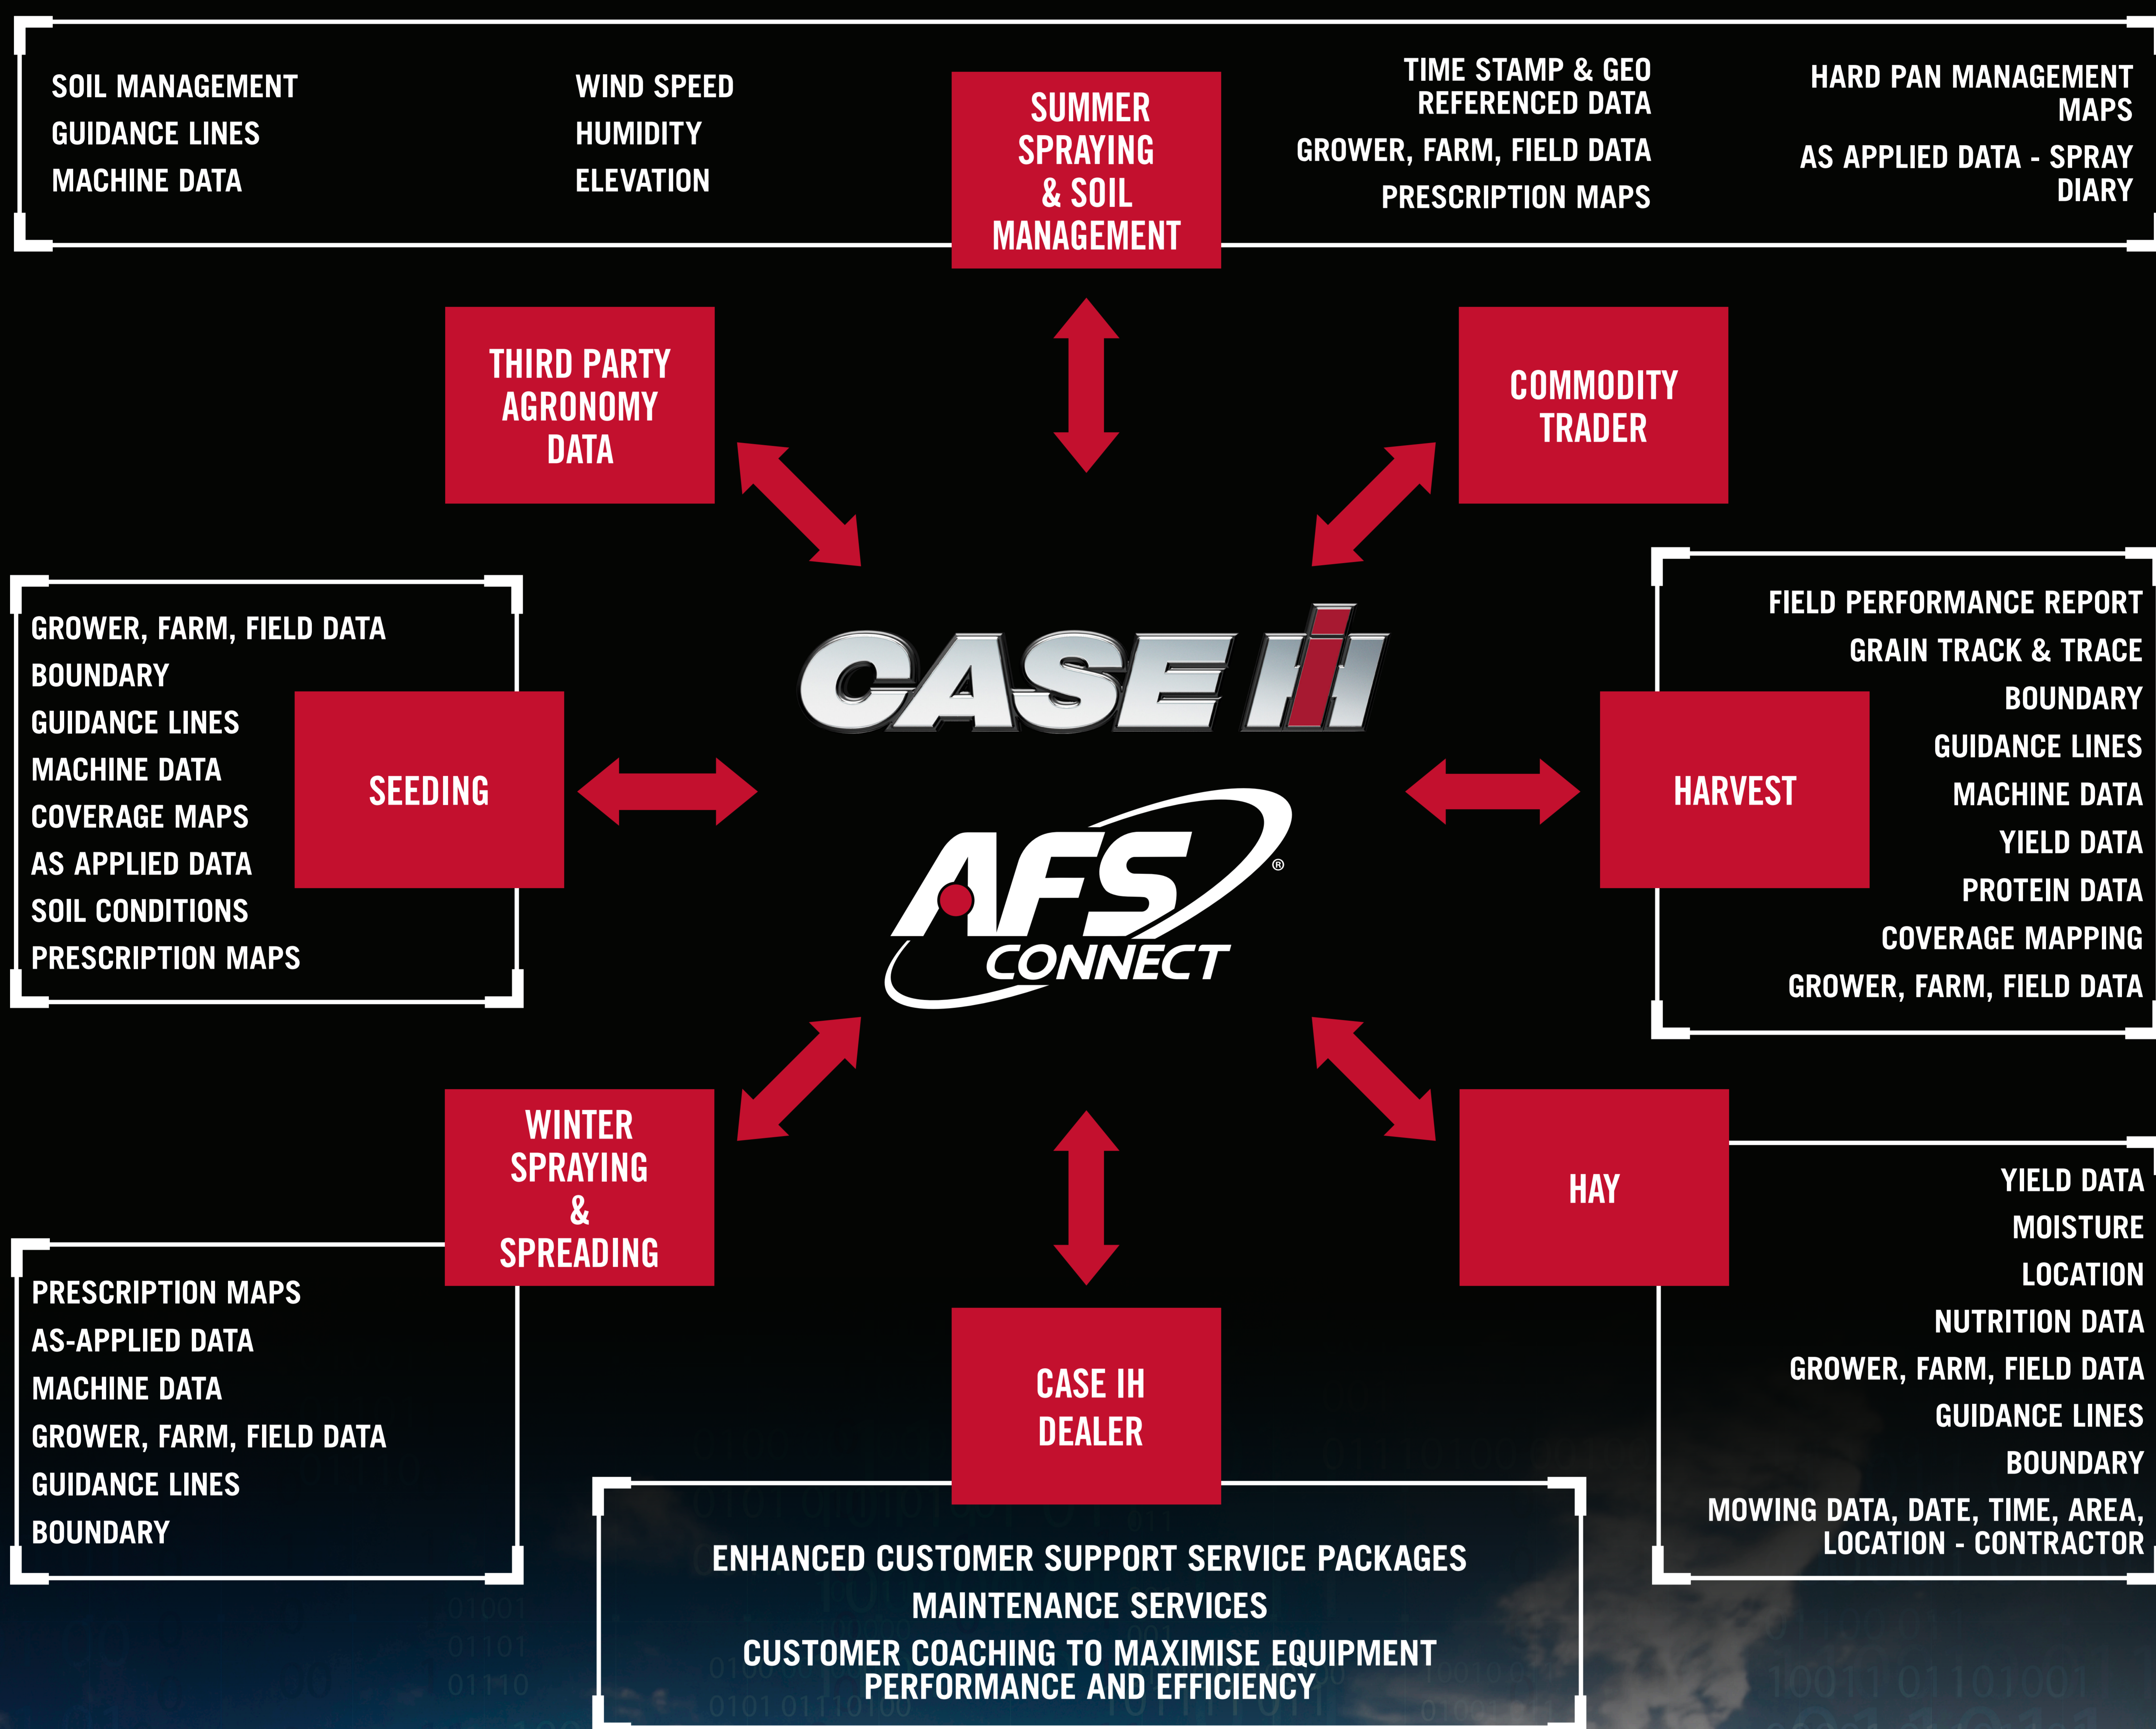

CASE IH CONNECTING FARMING

Advanced Farming Systems (AFS) is precision technology that improves productivity and agronomic performance while minimising costs of inputs.

Built directly into your Case IH equipment, AFS delivers intuitive precision farming solutions that connect each phase of crop production into an interdependent system.

mycaseih.com

CASE IH